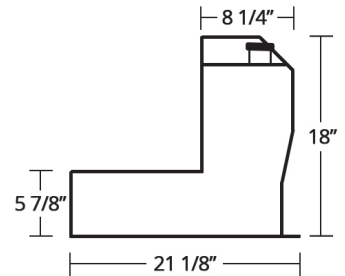

37
GALLON

Under Cover.

Install the in-bed tank designed for retractable tonneau bed covers!

We've designed a 37-gallon auxiliary fuel tank to fit specifically under Pace-Edwards and Truck Covers USA retractable canister bed covers.

Fits: 2008–2020 Ford, GM/Chevy, Ram
Fuel: Diesel
Ship Weight: 142 lb.
Dimensions: 53" L × 21 1/8" W × 18" H
Part Number: 080-01-16180
Textured Coating Part Number: 080-BL-16180

FEATURES AND BENEFITS

- For drivers who have a retractable bed cover
- Fits under Pace-Edwards, Truck Cover USA, and other retractable tonneau bed covers
- Robot-welded seams provide extraordinary strength, unlike rotationally molded plastic tanks or cheaper steel brands
- Includes all components needed for installation
- TRAX 4™ computer-controlled automatic fuel transfers for worry-free operation
- Built from ReliaSteel®, high-yield U.S. aluminized steel powder coated black
- Baffled to prevent fuel sloshing
- 6 year, unlimited mile warranty
- Made in the USA
- **Optional upgrade:** Textured coating, Fuel level monitor LCD